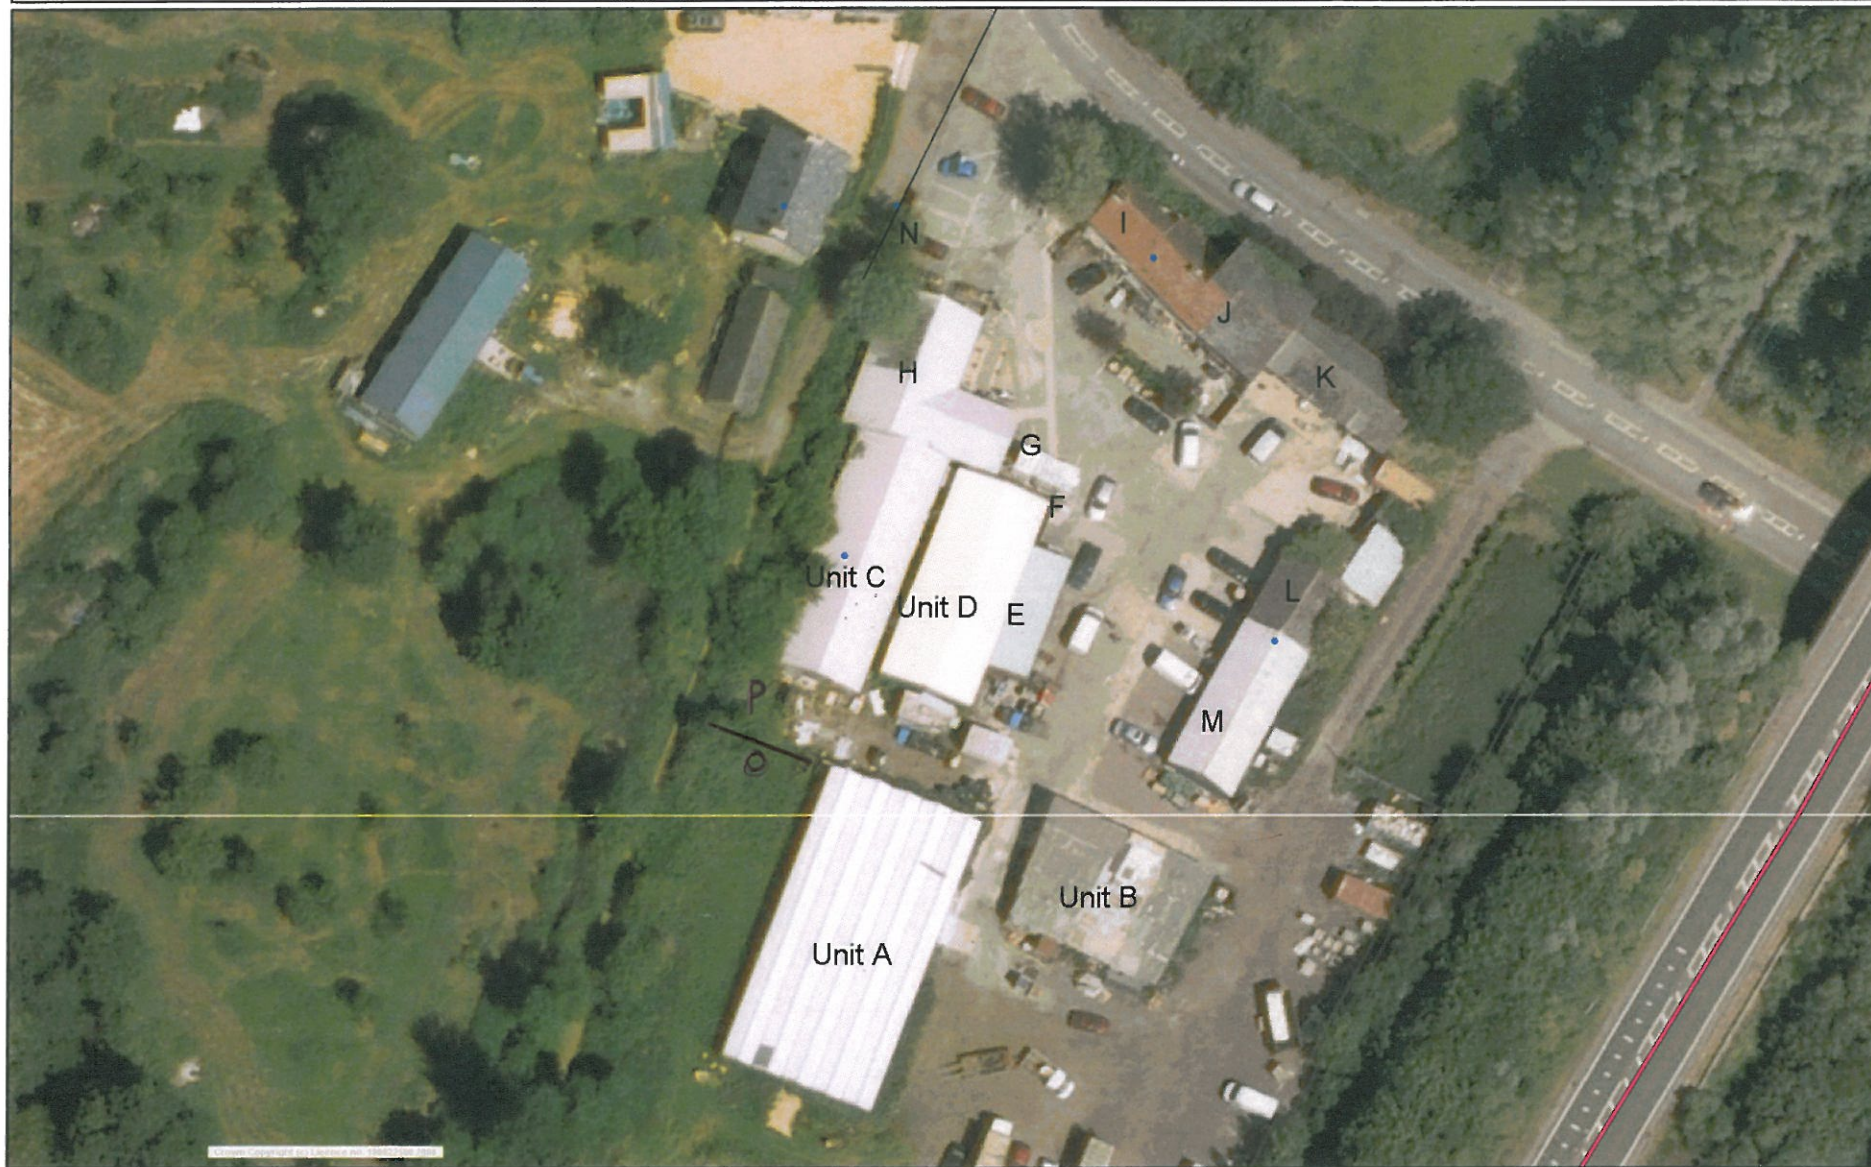

Fieldgate Nurseries, Meldreth, Royston, Herts SG8 6JP

Reproduced from the 2008 Ordnance Survey mapping with the permission of the controller of Her Majesty's stationary office (c) Crown Copyright. Unauthorised reproduction infringes Crown Copyright and may lead to prosecution or civil proceedings.

Scale 1/703

Centre = 537669 E 245022 N

Date 28/1/2009